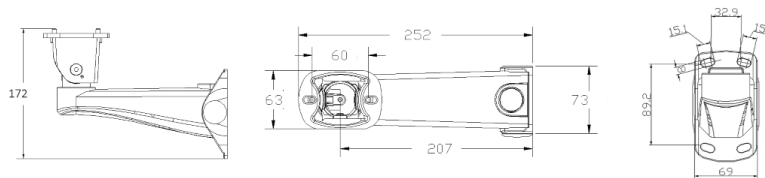

WALL MOUNT BRACKET

ENB-BCX67

FEATURES

Aluminium Material
Max. Load Support up to 20 kg
IP67

SPECIFICATION

MODEL	Model No.	ENB-BCX67
	Type	WALL MOUNT BRACKET
GENERAL	Material	Aluminum Alloy
	Appearance	White
	Max Load Support	20 Kg
	Weight	0.7 Kg
	Dimensions	252x73x172 mm

Dimension Unit : mm

ORDERING INFORMATION

Part Number	Description	Standard Quantity
ENB-BCX67	Wall Mount Bracket for Norden Box Camera IR Housing. Compatible for ENH-BCA66X5R and ENH-BCA67X5R	1

PACKING INFORMATION

Part Number	Packing Mode	Gross weight(Kg)	Dimension(mm)
ENB-BCX67	Carton Box	-	-