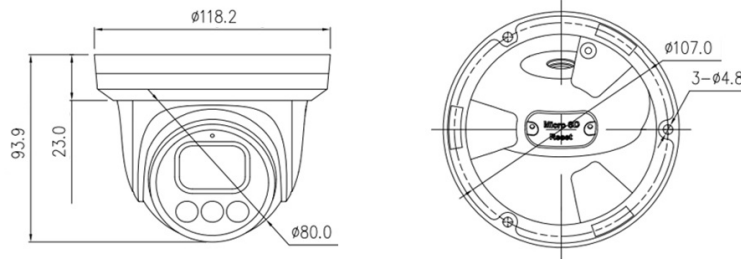

★Product specification and availability are subject to change without notice.

8MP FIXED DOME CAMERA

ENC-HCDAF-30R-67

Dimension Unit : mm

ORDERING INFORMATION

Part Number	Description	Standard Quantity
ENC-HCDAF-30R-67	8MP H.265 IR IP Compact Dome Camera with 2.8mm fixed lens (Optional 4mm), WDR, PoE, SD Card Slot, Smart Analytics, 30m IR and 20m Warm light Support	1
ENB-BCDJ64	Junction Box for Norden Dome Camera	1
ENB-BCDQ64	Pendent Cap for Norden Dome Camera	1
ENB-BCDP66	Pendent Mount for Norden Dome Camera	1
ENB-BCDW66	Wall Mount Bracket for Norden Dome / Mini PTZ Camera	1
ENB-BCDU66	Pole Mount Bracket for Norden Dome / Mini PTZ Camera	1
ENB-BCPH65	Corner Mount Bracket for Dome / Mini PTZ Camera	1