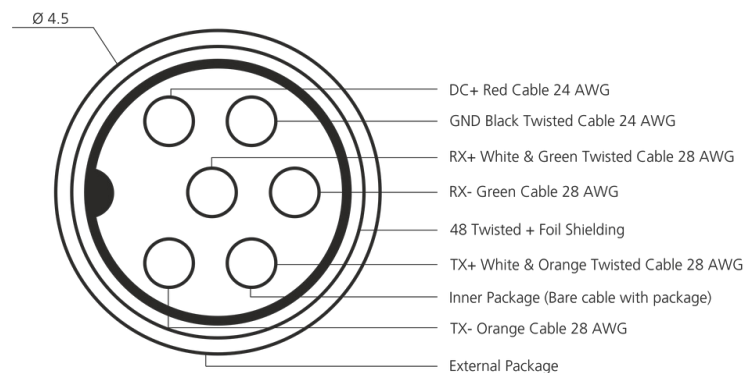

MOBILE NVR EXTENSION CABLE

ENA-MNC015

FEATURES

- 15 meter Cable for Mobile NVR
- Shielded Cable Block External Interference.
- Cable with M12 Connector

SPECIFICATION

MODEL	Model No.	ENA-MNC015
	Type	MOBILE NVR EXTENSION CABLE
GENERAL	Connector Type	M12
	Connector Material	Male connector: Metal Female connector: Metal and Plastic
	Cable Type	Shielding Cable
	Cable Length	15 m
	Cable Specification	2Cx1007/24AWG+2Px28AWG Twisted Pair Category 5e Network Cable
	Female Port	Pin 1: DC+ Red Cable Pin 2: GND Black Twisted Cable Pin 3: RX+ White & Green Cable Pin 4: RX- Green Cable Pin 5: TX+ White & Orange Cable Pin 6: TX- Orange Cable
	Male Port	Pin 1: DC+ Red Cable Pin 2: GND Black Twisted Cable Pin 3: RX+ White & Green Cable Pin 4: RX- Green Cable Pin 5: TX+ White & Orange Cable Pin 6: TX- Orange Cable
	PVC Flame Retardant	UL94HB
	Cable Diameter	4.5 mm

Dimension Unit : mm

★Product specification and availability are subject to change without notice.

MOBILE NVR EXTENSION CABLE

ENA-MNC015

ORDERING INFORMATION

Part Number	Description	Standard Quantity
ENA-MNC015	Mobile NVR extension Cable with M12 connector - 15 Meter	1

PACKING INFORMATION

Part Number	Packing Mode	Gross weight(Kg)	Dimension(mm)
ENA-MNC015	Carton Box	-	-