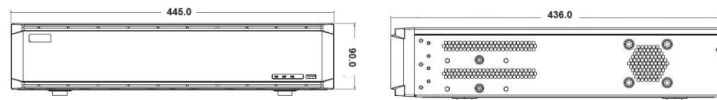

Dimension Unit : mm

ORDERING INFORMATION

Part Number	Description	Standard Quantity
ENR-08064-N-TRK	64Ch Embedded Network Video Recorder with 8 HDD Bays Supports 4K Cameras, HDMI, VGA, RAID, Smart Analytics and ONVIF	1

★Product specification and availability are subject to change without notice.