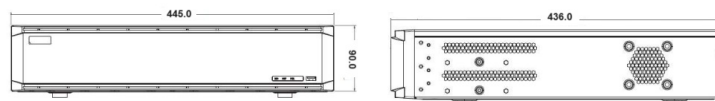

Dimension Unit : mm

★Product specification and availability are subject to change without notice.