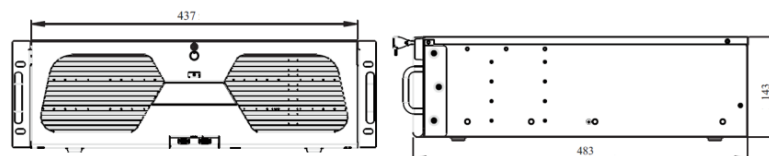

Dimension Unit : mm

★Product specification and availability are subject to change without notice.

►NORDEN® | 128 CH EMBEDDED NETWORK VIDEO RECORDER - IND - Version: 3.0

www.nordencommunication.com

128 CH EMBEDDED NETWORK VIDEO RECORDER