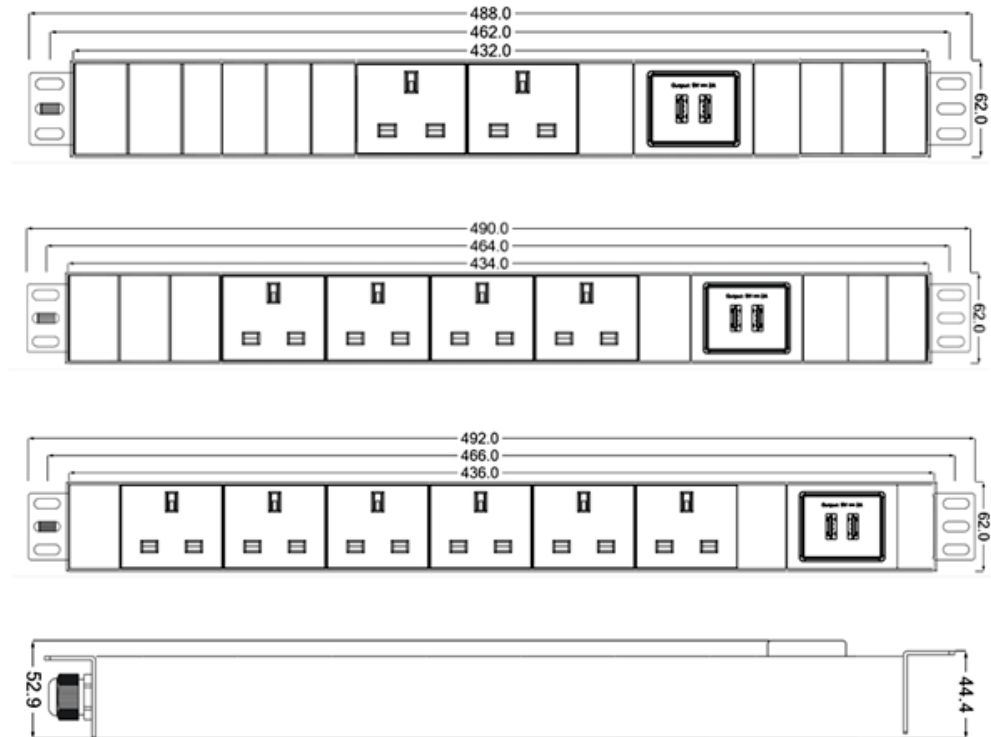

### DESIGN & MATERIALS

Material of Construction	Aluminium Alloy, PC, ABS, Copper
Shell Material & Colour	Aluminium Alloy, Black
Outlet Qty.	2 Way, 4 Way, 6 Way or as per requirement
Socket / Outlet Type	90 Degree UK Socket
USB Module	2 Port USB Module
USB Port Type	Type A
Plug Type	UK Plug
Power Input Style	Left End Input Style
Bracket Installation Style	Frontal Installation Style
Control Function	No Controlling Function
Protection Function	No Protecting Function
Lead Length	3 mtr or other cable length available on request

## ORDERING INFORMATION

Part Number	Description	Size ( L x W x H ) mm
NC30-1102E02N002X	2 Way UK Socket PDU with 2 USB Type A Port, 13 Amp, 19" Installation, UK Plug with 3 mtr Cable Length	488 x 44.6 x 62
NC30-1104E04N002X	4 Way UK Socket PDU with 2 USB Type A Port, 13 Amp, 19" Installation, UK Plug with 3 mtr Cable Length	490 x 44.6 x 62
NC30-1106E06N002X	6 Way UK Socket PDU with 2 USB Type A Port, 13 Amp, 19" Installation, UK Plug with 3 mtr Cable Length	492 x 44.6 x 62