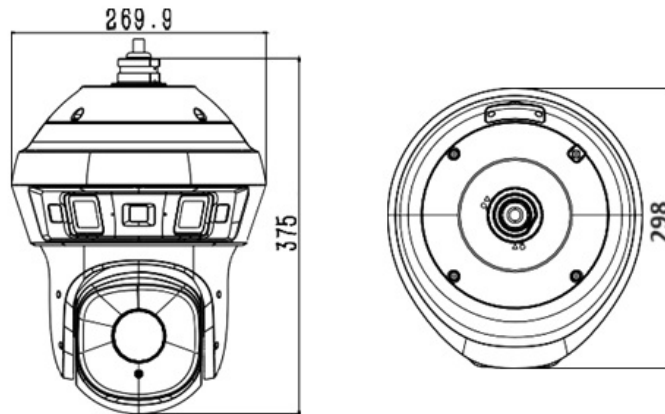

★Product specification and availability are subject to change without notice.

6MP MULTI SENSOR PANORAMIC PTZ CAMERA

ENC-HHP9D-150R-96

Dimension Unit : mm

ORDERING INFORMATION

Part Number	Description	Standard Quantity
ENC-HHP9D-150R-96	6MP (2*3MP) IR IP H.265 High Speed Multi Sensor Panoramic PTZ Dome Camera with 25X Optical Zoom, SD Card Slot, WDR, Smart Analytics, Built-in Speaker, Early Warning and 150m IR Support	1
ENB-BTPW66	Wall Mount Bracket for Norden PTZ Camera (Included in Device Package)	1
ENB-BTPV66	Pole Mount Bracket for Norden PTZ Camera	1
ENB-BTPH66	Outer Corner Bracket for Norden PTZ Camera	1
ENB-BTPJ66	Junction Box for Norden PTZ Camera	1