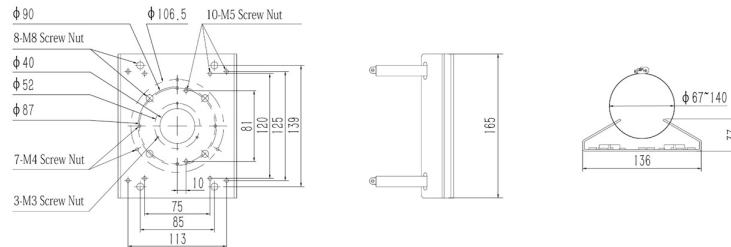

### FEATURES

Aluminium Alloy and Steel Material
Max. Load Support up to 5 kg
Pole Mount Bracket for Bullet Camera
IP66

### SPECIFICATION

MODEL	Model No.	ENB-BTDV66
	Type	POLE MOUNT BRACKET FOR DOME CAMERA
GENERAL	Construction	Aluminium Alloy and Steel
	Color	White
	Max. Weight Supported	5 Kg
	Dimensions	165x136x37 mm
	Weight	0.4 kg

Dimension Unit : mm