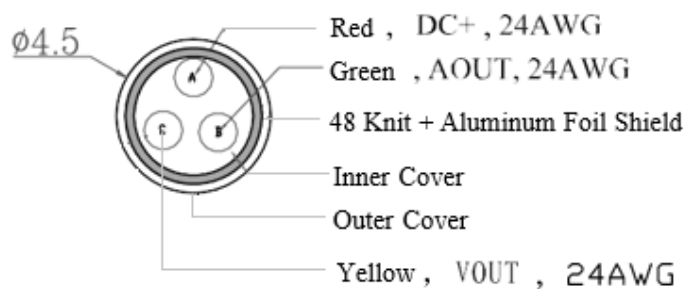

ORDERING INFORMATION

Part Number	Description	Standard Quantity
ENA-MDC015	Mobile DVR extension Cable with M12 connector - 15 Meter	1

★Product specification and availability are subject to change without notice.