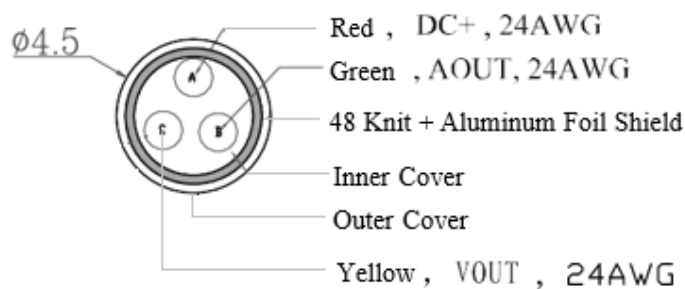

MOBILE DVR EXTENSION CABLE

ENA-MDC007

FEATURES

- 7 meter Cable for Mobile DVR
- Shielded Cable Block External Interference.
- Cable with M12 Connector

SPECIFICATION

MODEL	Model No.	ENA-MDC007
	Type	MOBILE DVR EXTENSION CABLE
GENERAL	Connector Type	M12
	Connector Material	Male connector: Metal Female connector: Metal and Plastic
	Cable Type	Shielding Cable
	Cable Length	7 m
	Cable Specification	3Cx1007/24AWG+64 braid
	Female Port	Pin 1: DC+ Pin 2: GND Pin 3: Audio Pin 4: Video
	Male Port	Pin 1 Red Shielding Cable Pin 2 Knit Shielding Cable Pin 3 White shielding cable Pin 4 Yellow shielding cable
	PVC Flame Retardant	UL94HB
	Cable Diameter	4.5 mm

Dimension Unit : mm

ORDERING INFORMATION

Part Number	Description	Standard Quantity
ENA-MDC007	Mobile DVR extension Cable with M12 connector - 7 Meter	1

★Product specification and availability are subject to change without notice.