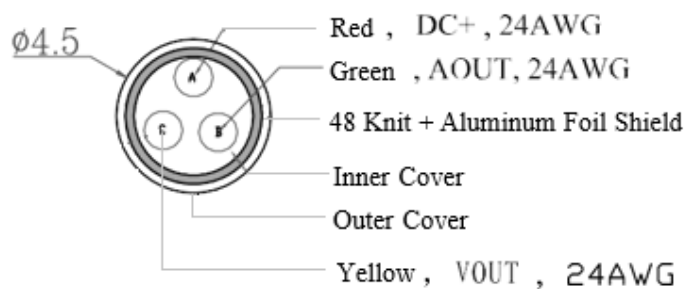

MOBILE DVR EXTENSION CABLE

ENA-MDC003

FEATURES

3 meter Cable for Mobile DVR

Shielded Cable Block External Interference.

Cable with M12 Connector

SPECIFICATION

MODEL	Model No.	ENA-MDC003
	Type	MOBILE DVR EXTENSION CABLE
GENERAL	Connector Type	M12
	Connector Material	Male connector: Metal Female connector: Metal and Plastic
	Cable Type	Shielding Cable
	Cable Length	3 m
	Cable Specification	3Cx1007/24AWG+64 braid
	Female Port	Pin 1: DC+ Pin 2: GND Pin 3: Audio Pin 4: Video
	Male Port	Pin 1 Red Shielding Cable Pin 2 Knit Shielding Cable Pin 3 White shielding cable Pin 4 Yellow shielding cable
	PVC Flame Retardant	UL94HB
	Cable Diameter	4.5 mm

Dimension Unit : mm

ORDERING INFORMATION

Part Number	Description	Standard Quantity
ENA-MDC003	Mobile DVR extension Cable with M12 connector - 3 Meter	1

★Product specification and availability are subject to change without notice.