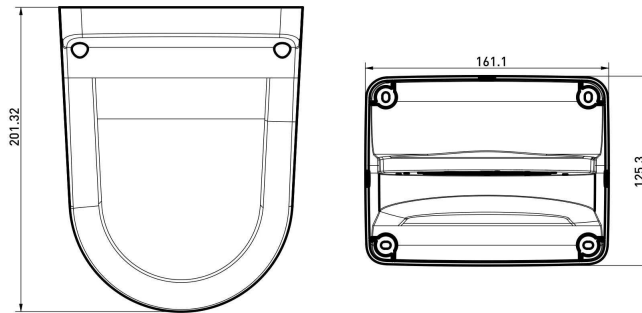

### FEATURES

PC Material
Max. Load Support up to 4.5 kg
Wall Mount Bracket for Eyenor Housing
IP65

### SPECIFICATION

MODEL	Model No.	ENB-BTDW65
	Type	WALL MOUNT BRACKET FOR DOME CAMERA
GENERAL	Construction	PC
	Color	White
	Max. Weight Supported	4.5 Kg
	Working Temperature	-40 °C ~ 70 °C
	Working Humidity	<90% RH
	Dimensions (LxWxH)	201.32x161.1x125.3mm
Weight	0.246 kg	

Dimension Unit : mm