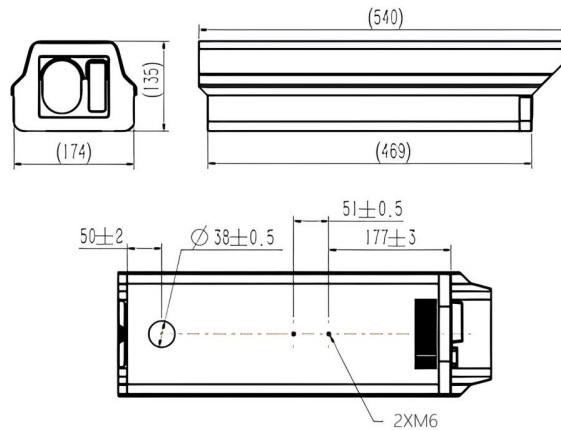

★Product specification and availability are subject to change without notice.

9MP GLOBAL SHUTTER CAMERA

ENC-HBUBF-00R-72

MODEL	Model No.	ENC-HBUBF-00R-72
	Type	9MP GLOBAL SHUTTER CAMERA
GENERAL	Power Supply	AC 220V
	Max. Power Consumption	15 W
	Working Temperature	-40 °C ~ 70 °C
	Working Humidity	≤90% RH
	Ingress Protection	IP66
	Surge Protection	TVS4000V
	Reset Button	Supported
	Dimensions	540x174x135 mm
	Weight	4.5 kg
	Accessories	1 Set of Universal Joint and Matching Screws; 1 Set of Bellows and Lock Head

Dimension Unit : mm

ORDERING INFORMATION

Part Number	Description	Standard Quantity
ENC-HBUBF-00R-72	9MP IP H.265 Global Shutter Bullet Camera with 25mm Fixed Lens and SD Card Slot Support	1

PACKING INFORMATION

Part Number	Packing Mode	Gross weight(Kg)	Dimension(mm)
ENC-HBUBF-00R-72	Carton Box	6.1	780x275x250

★Product specification and availability are subject to change without notice.