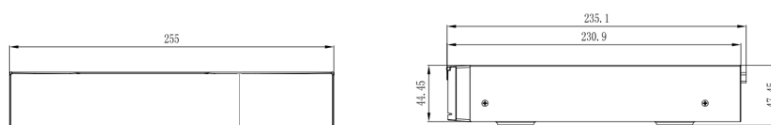

4CH EMBEDDED NETWORK VIDEO RECORDER

ENR-01004-N-CK

MODEL	Model No.	ENR-01004-N-CK
	Type	4CH EMBEDDED NETWORK VIDEO RECORDER
GENERAL	Remote Users	8
	Client Application	EyeGuard
	Power	12V DC
	Power Consumption (without HDD)	≤5 W
	Working Environment	-10 °C ~ 50 °C
	Humidity	≤ 90% RH
	Dimension	255x235.1x47.4 mm
Net Weight	0.7 kg	

Dimension Unit : mm

ORDERING INFORMATION

Part Number	Description	Standard Quantity
ENR-01004-N-CK	4Ch Embedded Network Video Recorder with 1 HDD Bay Supports Cameras, HDMI, VGA and ONVIF	1

PACKING INFORMATION

Part Number	Packing Mode	Gross weight(Kg)	Dimension(mm)
ENR-01004-N-CK	Carton Box	-	-

★Product specification and availability are subject to change without notice.