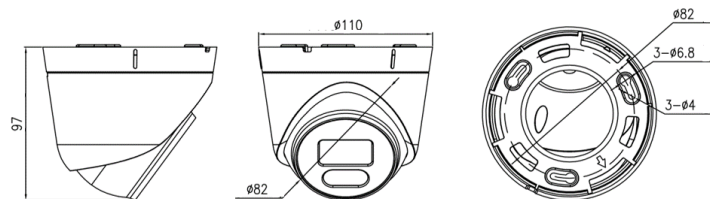

### SPECIFICATION

MODEL	Model No.	ENV-HCD5F-30R-55
	Type	2MP FIXED COMPACT DOME CAMERA
CAMERA	Image Sensor	1/2.8" CMOS Progressive 2.0 MegaPixel
	Day/Night	IR Cut Filter with Auto Switch
	Lens Type	Fixed
	Focal Length	2.8 mm (Optional 4 mm)
	Focus	Fixed
	Iris	Fixed
	Lens Mount	M12
	Angle of View (H)	101.2° (Optional 66.7°)
	Angle of View (V)	54.5° (Optional 39.2°)
	Angle of View (D)	114.9° (Optional 77.3°)
	Aperture Range	2.8 mm @ F2.0 (Optional 4 mm @ F1.6)
	Shutter	1/5 ~ 1/20,000s
	Min. Illumination	Color: 0.1 lux @ F2.0/F1.6, B/W: 0 lux with IR
	AGC	Auto / Manual
	Digital Noise Reduction	2D/3D DNR
	S/N Ratio	≥55 dB
Defog	Smart Defog	
WDR	Digital WDR	
Smart IR	Up to 30 m	
Wavelength	850 nm	

Dimension Unit : mm