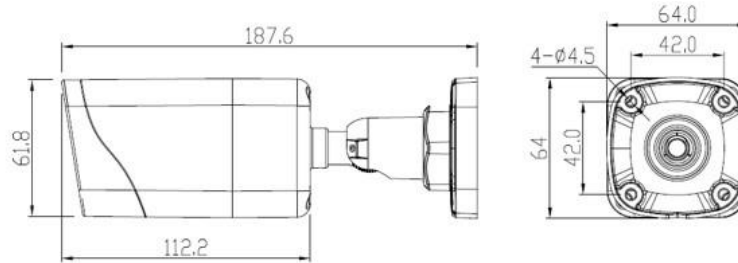

★Product specification and availability are subject to change without notice.

2MP FIXED BULLET CAMERA

ENV-HCB5F-30R-59

Dimension Unit : mm

ORDERING INFORMATION

Part Number	Description	Standard Quantity
ENV-HCB5F-30R-59	2MP IR IP H.265 Compact Bullet camera with 2.8mm (Optional 4mm) Fixed lens , PoE, SD card slot, WDR, Smart Analytic, Built-in Mic and 30M IR support	1
ENB-BCUJ67	Junction Box for Norden Bullet Camera	1
ENB-BCUV67	Pole Mount Bracket for Norden Bullet Camera	1