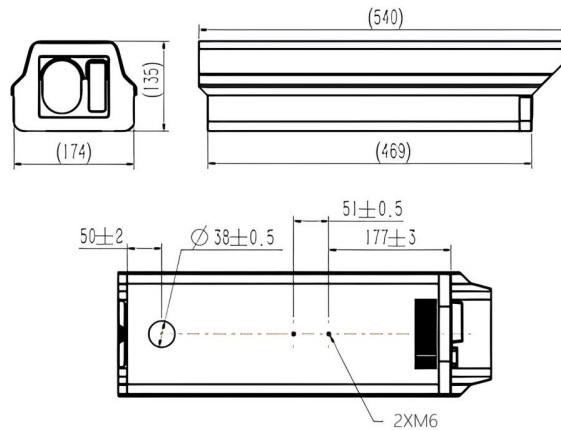

★Product specification and availability are subject to change without notice.

3MP GLOBAL SHUTTER CAMRA

ENC-HBU6F-00R-72

MODEL		ENC-HBU6F-00R-72
Type		3MP GLOBAL SHUTTER CAMRA
GENERAL	Power Supply	AC 220V
	Max. Power Consumption	15 W
	Working Temperature	-40 °C ~ 70 °C
	Working Humidity	≤90% RH
	Ingress Protection	IP66
	Surge Protection	TVS4000V
	Reset Button	Supported
	Dimensions	540x174x135 mm
	Weight	4.5 kg
Accessories		1 Set of Universal Joint and Matching Screws; 1 Set of Bellows and Lock Head

Dimension Unit : mm

ORDERING INFORMATION

Part Number	Description	Standard Quantity
ENC-HBU6F-00R-72	3MP IP H.265 Global Shutter Bullet Camera with 25mm Fixed Lens and SD Card Slot Support	1

PACKING INFORMATION

Part Number	Packing Mode	Gross weight(Kg)	Dimension(mm)
ENC-HBU6F-00R-72	Carton Box	6.1	780x275x250

★Product specification and availability are subject to change without notice.