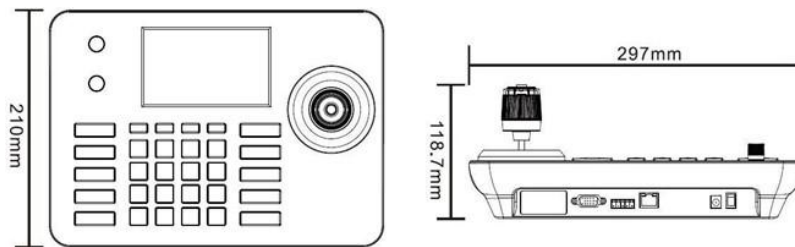

### FEATURES

4D Joystick Control PTZ Function

5" LCD Screen with Realtime Image Display

ONVIF Profile S

### SPECIFICATION

MODEL	Model No.	ENJ-P0402M
	Type	NETWORK PTZ KEYBOARD CONTROL
INTERFACE	Display	5" LED Screen
	Max. Resolution	1920x1080 @30 fps
	Video Compression	H.265, H.264
	OSD Menu	English
	Joystick	4D Joystick
	Network	1 x RJ45
	Serial Interface	1xRS485 (Optional)
	Control Camera Quantity	999
	Compatibility	ONVIF (Profile S)
GENERAL	Number Of Buttons	40
	Power	DC 12V / 2A
	Power Consumption	5W
	Working Environment	-10 °C ~ 60 °C
	Humidity	≤90%
	Product size	297x210x118.7 mm
Weight	0.9 Kg	

Dimension Unit : mm