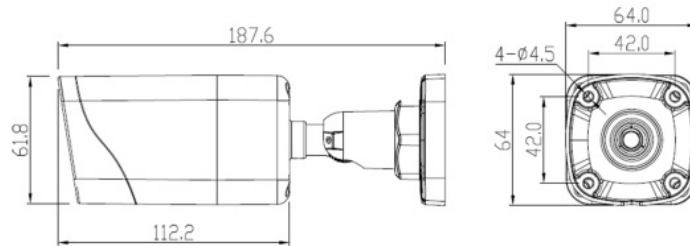

★Product specification and availability are subject to change without notice.

8MP FIXED BULLET CAMERA

ENC-HCBAF-30R-69

Dimension Unit : mm

ORDERING INFORMATION

Part Number	Description	Standard Quantity
ENC-HCBAF-30R-69	8MP IR IP H.265 Compact Bullet camera with 2.8mm fixed lens (4mm optional), PoE, SD card slot, WDR, Smart Analytics and 30M IR support	1
ENB-BCUJ67	Junction Box for Norden Bullet Camera	1
ENB-BCUV67	Pole Mount Bracket for Norden Bullet Camera	1