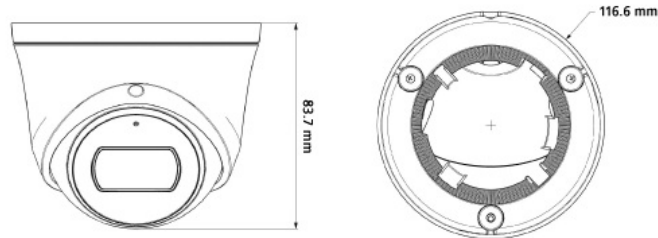

★Product specification and availability are subject to change without notice.

2MP FIXED COMPACT DOME CAMERA

ENC-HCD5F-30R-91

MODEL		ENC-HCD5F-30R-91
Type		2MP FIXED COMPACT DOME CAMERA
GENERAL	Power Supply	DC 12V, PoE (802.3af)
	Max. Power Consumption	≤6 W (12V DC), ≤8 W (PoE)
	Working Temperature	-40°C ~ 65°C
	Working Humidity	≤95% RH (non-condensing)
	Ingress Protection	IP67
	Vandal Resistant	N/A
	Surge Protection	TVS4000V
	Reset Button	Supported
	Dimensions	116.6x83.7 mm
	Net Weight	0.47kg

Dimension Unit : mm

ORDERING INFORMATION

Part Number	Description	Standard Quantity
ENC-HCD5F-30R-91	2MP Starlight IR IP H.265 Compact Dome Camera with 2.8mm Fixed Lens, PoE, SD Card Slot, Built-in Mic, 30m IR and 15m Warm Light Support	1
ENB-BTEW65	Wall Mount for Norden Lite Series Turret Camera, Mini Dome (Plastic)	1
ENB-BTEJ67	Junction Box for Norden Fixed Lens Turret Camera and Fixed Lens Mini Bullet Camera	1
ENB-BTDV66	Pole Mount Bracket Norden for Dome Camera	1
ENB-BTDH66	Outer Corner Bracket for Norden Dome Camera	1