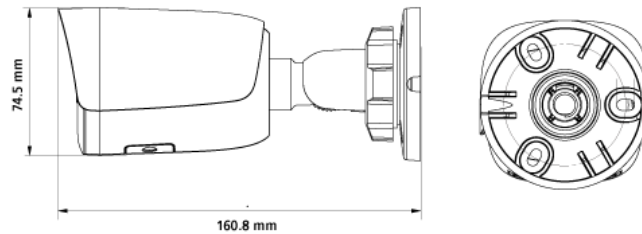

2MP FIXED BULLET CAMERA

ENC-HCB5F-30R-91

Dimension Unit : mm

ORDERING INFORMATION

Part Number	Description	Standard Quantity
ENC-HCB5F-30R-91	2MP Starlight IR IP H.265 Bullet Camera with 4mm (Optional 2.8 mm) Fixed Lens, PoE, SD Card Slot, Built-in Mic, 30m (upgradeable to 50 m) IR and 20m Warm Light Support	1
ENB-BTUH66	Outer Corner Bracket for Norden Bullet Camera	1
ENB-BTEJ67	Junction Box for Norden Fixed Lens Turret Camera and Fixed Lens Mini Bullet Camera	1
ENB-BTUV66	Pole Mount Bracket for Norden Bullet Camera	1

PACKING INFORMATION

Part Number	Packing Mode	Gross weight(Kg)	Dimension(mm)
ENC-HCB5F-30R-91	Carton Box	-	-