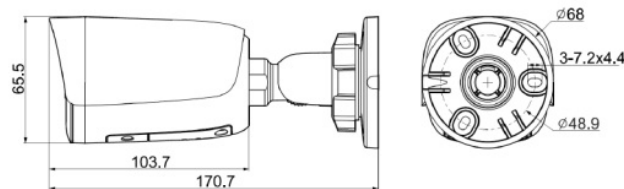

★Product specification and availability are subject to change without notice.

5MP FIXED BULLET CAMERA

ENC-HBU8F-50R-86

GENERAL	Power Supply	DC 12V, PoE (802.3af)
	Max. Power Consumption	≤7 W (12V), ≤8 W (PoE)
	Working Temperature	-40 °C ~ 65 °C
	Working Humidity	≤95% RH (non-condensing)
	Ingress Protection	IP67
	Vandal Resistant	IK10 (Housing)
	Surge Protection	TVS4000V
	Reset Button	Supported
	Dimensions	170.7×68×68mm
	Net Weight	0.52kg

Dimension Unit : mm

ORDERING INFORMATION

Part Number	Description	Standard Quantity
ENC-HBU8F-50R-86	5MP Lowlight IR IP H.265 Early Warning Bullet Camera with 2.8mm(4mm Optional) Fixed Lens, PoE, WDR, SD Card Slot, Built-in Mic, 50m IR and 20m Warm Light Support	1
ENB-BTEJ67	Junction Box for Norden Fixed Lens Turret Camera and Fixed Lens Mini Bullet Camera	1
ENB-BTUV66	Pole Mount Bracket for Norden Bullet Camera	1