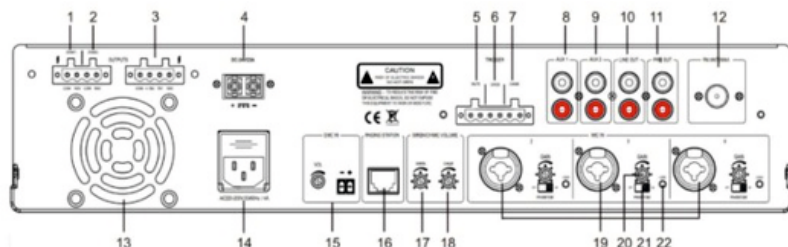

REAR PANEL

1. ZONE1 OUT	12. FM Antenna
2. ZONE2 OUT	13. FAN Outlet
3. Constant Resistance & Voltage OUT	14. AC Power
4. 24V IN	15. EMC IN & VOL.
5. MUTE Trigger	16. Paging MIC
6. SIREN Trigger	17. SIREN VOL.
7. CHIME Trigger	18. CHIME VOL.
8. AUX1 IN	19. MIC2, 3, 4 XLR
9. AUX2 IN	20. MIC GAIN
10. LINE OUT	21. Phantom Power
11. Extend Preamplifier	22. Phantom Power LED