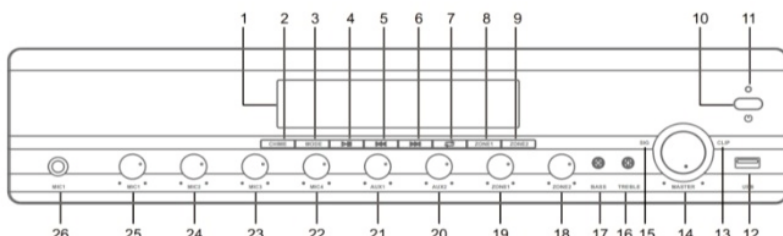

2 Zones mixer amplifier with remote paging 350W

DESCRIPTION

The NVS-PA0026002CP is a two-zone mixer amplifier equipped with USB flash disc, radio, Bluetooth, zones, and remote paging capabilities. With numerous features, such as configurable input priority, EMC input, Mic input with phantom power, and clear screen status display. The process is very simple and user-friendly. The product can be used broadly and can fulfil user requirements.

FEATURES

- ⦿ Built-in 4 Mic and 2 AUX and USB/FM/Bluetooth
- ⦿ Support 2 remote paging stations
- ⦿ Individual volume control for Mic 1-4 and Line 1-2
- ⦿ Mic 2-4 with phantom power 48V and gain control
- ⦿ Equipped with chime/Siren/Mute inputs with gain control
- ⦿ Priority: EMC/MIC1/Remote Microphone/Short Circuit adjustable
- ⦿ Built-in two zones of 100V output
- ⦿ 70V/100V & 4-16Ω speaker output

Specifications

Model	NVS-PA0026002CP
Rated Output Power	350W
Frequency Response	60Hz-16kHz
Input Sensitivity	MIC1 IN: 15±3mV(Unbalanced 6.35 IN) MIC2-MIC4 IN: 10±2mV (Balanced XLR IN) AUX IN: 350mV±50mV(Balanced RCA IN) EMC IN: 600mV±50mV(Unbalanced European terminal)
Total Harmonic Distortion	≤1%
SNR	≥75dB
Tone Adjustment	Bass: 100Hz±10dB Treble: 10KHz±10dB
Phantom Power	+24V
Weight	12.7kg
Dimension	420×403×88mm

2 Zones mixer amplifier with remote paging 350W

FRONT PANEL

- | | |
|----------------------------|------------------|
| 1. Display Screen | 14. Master VOL. |
| 2. Chime | 15. SIGNAL LED |
| 3. Mode Selection | 16. TREBLE |
| 4. Play/Pause | 17. BASS |
| 5. Last/VOL.- (Long press) | 18. ZONE2 VOL. |
| 6. Next/VOL.+ (Long press) | 19. ZONE1 VOL. |
| 7. Loop | 20. AUX2 IN VOL. |
| 8. ZONE1 | 21. AUX1 IN VOL. |
| 9. ZONE2 | 22. MIC4 VOL. |
| 10. POWER | 23. MIC3 VOL. |
| 11. POWER LED | 24. MIC2 VOL. |
| 12. USB | 25. MIC1 VOL. |
| 13. CLIP LED | 26. MIC1 IN |