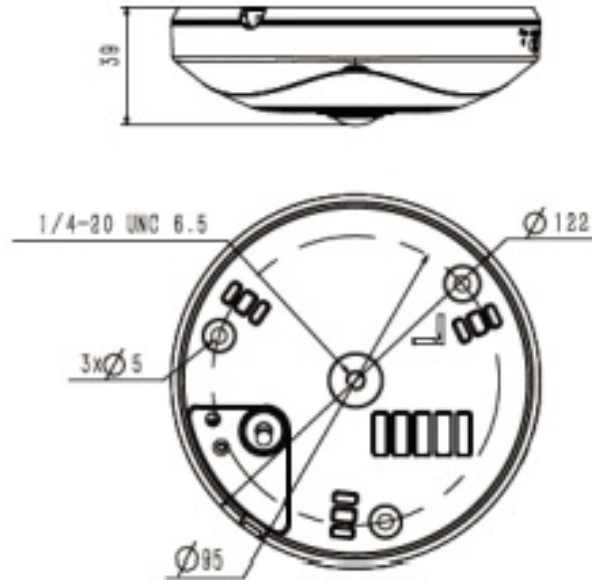

★Product specification and availability are subject to change without notice.

5MP FISHEYE DOME CAMERA

ENC-HDO8H-30R-92

Dimension Unit : mm

ORDERING INFORMATION

Part Number	Description	Standard Quantity
ENC-HDO8H-30R-92	5MP IR IP H.265 Hemispheric Dome camera with 1.4mm Fixed Fisheye Lens, PoE, SD card slot, Built-in Mic and 30m IR Support	1