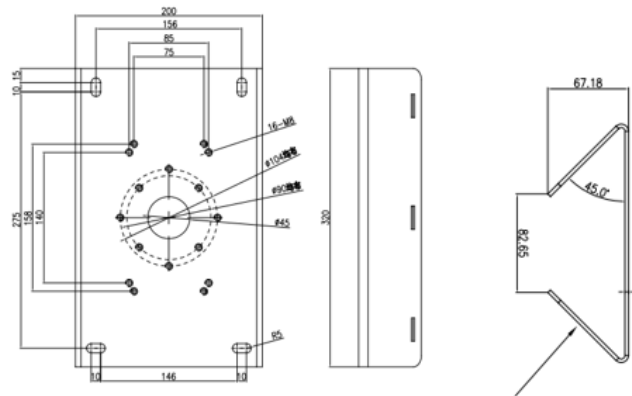

POLE MOUNT BRACKET FOR PTZ CAMERA

ENB-BCPV66

FEATURES

Max. Load Support up to 10 kg

Pole Mount Bracket for Norden Housing

IP66

SPECIFICATION

MODEL	Model No.	ENB-BCPV66
	Type	POLE MOUNT BRACKET FOR PTZ CAMERA
GENERAL	Construction	Cold Rolled Sheet
	Color	White
	Max. Weight Supported	10 Kg
	Dimensions(LxWxH)	200x67.2x320 mm
	Weight	3.2 Kg

Dimension Unit : mm

ORDERING INFORMATION

Part Number	Description	Standard Quantity
ENB-BCPV66	Pole Mount Bracket for Norden PTZ Camera	1

PACKING INFORMATION

Part Number	Packing Mode	Gross weight(Kg)	Dimension(mm)
ENB-BCPV66	Carton Box	-	-

★Product specification and availability are subject to change without notice.

►NORDEN® | POLE MOUNT BRACKET FOR PTZ CAMERA - GB. - Version: 2.1

www.nordencommunication.com