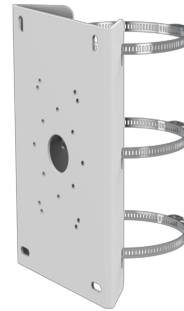

POLE MOUNT BRACKET FOR PTZ CAMERA

ENB-BCPV66

FEATURES

Max. Load Support up to 10 kg

Pole Mount Bracket for Norden Housing

IP66

SPECIFICATION

MODEL	Model No.	ENB-BCPV66
	Type	POLE MOUNT BRACKET FOR PTZ CAMERA
GENERAL	Construction	Cold Rolled Sheet
	Color	White
	Max. Weight Supported	10 Kg
	Dimensions(LxWxH)	200x67.2x320 mm
	Weight	3.2 Kg

Dimension Unit : mm

ORDERING INFORMATION

Part Number	Description	Standard Quantity
ENB-BCPV66	Pole Mount Bracket for Norden PTZ Camera	1

PACKING INFORMATION

Part Number	Packing Mode	Gross weight(Kg)	Dimension(mm)
ENB-BCPV66	Carton Box	-	-

★Product specification and availability are subject to change without notice.

►NORDEN® | POLE MOUNT BRACKET FOR PTZ CAMERA - GB. - Version: 2.1

www.nordencommunication.com