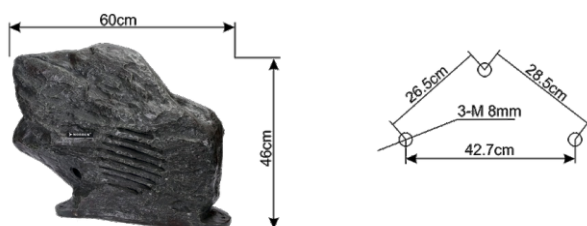

NVS-10950030GS

Rock Shaped Garden Speaker 30W

DESCRIPTION

The NVS-10950030GS is a landscape Garden Speaker with built-in 70V/100V transformer. The transformer technique decreases line losses over longer distances and allows multiple loudspeakers to be connected in parallel. The high-class resin enclosure is weatherproof and has a rock shape. It is equipped with heavy damage proof finish. It is an excellent solution for outdoor industrial and commercial applications such as train stations, shopping malls, parking lots, and factories that require background music and paging.

FEATURES

- Easy and secure installation in outdoor area
- Landscape garden loudspeaker
- IP66 waterproof level
- Made up of high-class resin material
- Heavy damage proof finish
- Built-in 70V/100V transformer

Specifications

Model	NVS-10950030GS
Rated Power	30W
Driver Size	8"×1,2.5"×1
Frequency Response	60Hz-14kHz
Maximum Power	30W
Power Taping Options	15/30W
Sensitivity(1m,1w)	88dB±2dB
Maximum SPL(1m)	103dB±2dB
Input Voltage/Impedance	70V/100V
Weight	8.5kg
Dimension	250×600×460mm

DIMENSION

NVS-10950030GS

Rock Shaped Garden Speaker 30W

ORDERING INFORMATION

Part Number	Description	Standard Quantity
NVS-10950030GS	Rock Shaped Garden Speaker 30W	01

ACCESSORIES INFORMATION

Description	Standard Quantity
Warranty card	01
User manual	01