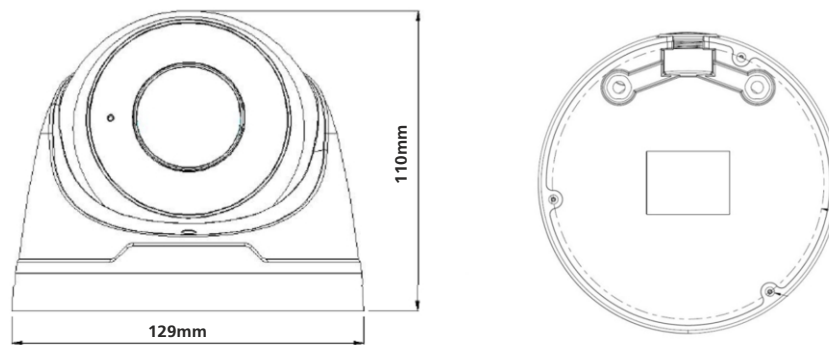

## SPECIFICATION

MODEL	Model No.	ENC-HDO8M-30R-20
	Type	5MP Starlight IP H.265 Dome Camera
SMART	Behavior Detection	Intrusion, Crossing line, Motion detection
	Statistical Analysis	People counting
	Intelligent Identification	Face detection, Audio detection, Defocus, Scene Change, Missing Object, Abandoned Object
	General Function	Watermark, IP Address Filtering, Tampering Alarm, Access Policy, ARP Protection, RTSP Authentication, User Authentication
NETWORK	Protocols	IPV6, IPV4, IGMP, ICMP, ARP, TCP, UDP, DHCP, PPPoE, RTP, RTSP, RTCP, DNS, DDNS, NTP, FTP, UPnP, HTTP, HTTPS, SMTP, 802.1x, SNMP, QoS
	Compatibility	ONVIF (Profile S/G), API
INTERFACE	Network	RJ45 10M/100M Base-TX Ethernet
	Built-in Mic	Supported
GENERAL	Power Supply	12 V DC $\pm$ 25%, PoE (IEEE802.3 af) Power consumption: Max 8.16W
	Operating Temperature	-40°C ~ 60°C, Humidity $\leq$ 95% RH (Non-condensing)
	Storage	Micro SD, up to 256GB
	Network Storage	ANR
	Dimensions	129x129x110mm
	Weight	0.82kg
	Ingress Protection	IP67
	Reset Button	Supported

Dimension Unit: mm