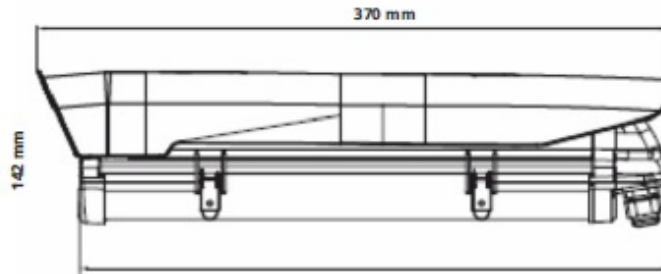

### FEATURES

12" Housing

Weather Protection for Norden Camera and Lens

IP66

IK10

### SPECIFICATION

MODEL	Model No.	ENH-BCA6600R
	Type	HOUSING FOR BOX CAMERA
GENERAL	Material	Cast Iron / Aluminium Alloy
	Ingress Protection	IP66
	Vandal Resistant	IK10
	NEMA -4X	Supported (Optional)
	Built-in Heater & Fan	Supported (Optional)
	Color	Rice White
	Dimensions (L x W x H)	Inner: 300x105x80 mm Outer: 370x142x115 mm
	Window size	74x63 mm
Weight	1.3 Kg	

Dimension Unit : mm