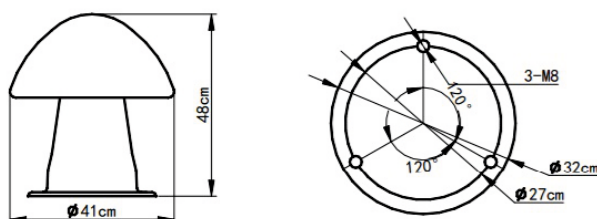

## Specifications

Model	NVS-10980030GS
Rated Power	30W
Driver unit	4"×1+6"×1+3"×2
Frequency Response	100Hz-8kHz
Power Taping Options	15/30W
Input Voltage/Impedance	70V/100V
Sensitivity(1m,1w)	90dB±2dB
Maximum SPL(1m)	102dB±2dB
Weight	9kg
Dimension(L×H)	∅410×480mm

## DIMENSION

**NVS-10980030GS**