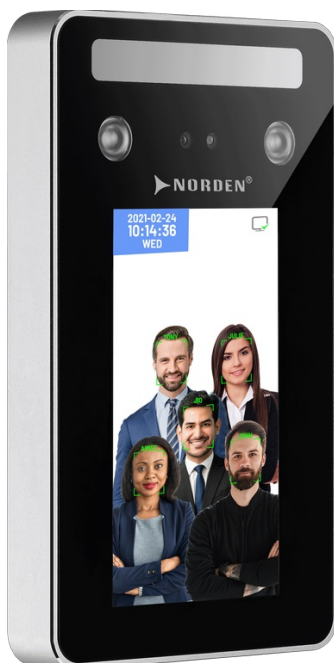

Waterproof Dynamic Facial Recognition Access Controller

DESCRIPTION

The NAC-4010DF is a Waterproof Dynamic Facial Recognition Access Controller adopting the latest biometrics solution and high speed stable ARM processor. It is having IP65 protection level which makes the product suitable in outdoor environment.

APPLICATION

It can be used in Office, Schools, Factories etc.

FEATURES

- Can identify single and multiple users simultaneously
- Can identify users from 0.5-2.5 meters
- Has a recognition speed of less than 2 seconds
- Equipped with a 5-inch HD touch screen display
- Has multi-language capabilities
- Featuring live infrared camera
- Backed with 99.70% face recognition accuracy

TECHNICAL PARAMETERS

Model	NAC-4010DF
Screen	5.0 inch , HD 720*1280 , Captive Touch Screen
Keypad	Touch Keypad
Operating System	Linux 3.10
CPU,NPU	1.2G Dual-Core ARM Cortex-A7,600G(0.6T)
RAM	1GB DDR3
ROM	eMMC Flash 8GB
Binocular camera	200W Colorful WDR+200W infrared live Camera
Logs capacity	5,00,000