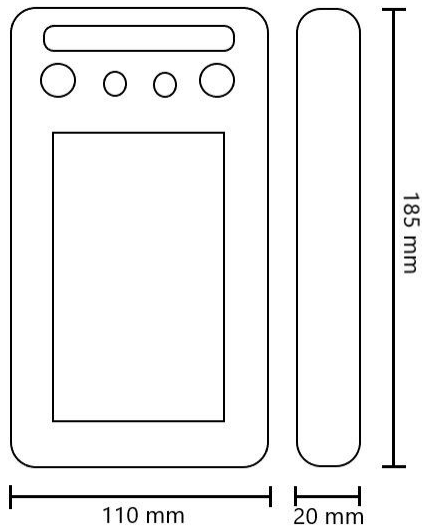

Waterproof Dynamic Facial Recognition Access Controller

DIMENSION

ORDERING INFORMATION

Part Number	Description
NAC-4010DF	Waterproof Dynamic Facial Recognition Access Controller
NAC-4010DFMF	Waterproof Dynamic Facial Recognition Access Controller (Mifare)