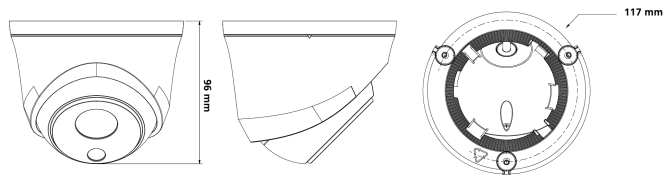

★Product specification and availability are subject to change without notice.

2MP FIXED COMPACT DOME CAMERA

ENV-HCD5F-30R-87

Dimension Unit : mm

ORDERING INFORMATION

Part Number	Description	Standard Quantity
ENV-HCD5F-30R-87	2MP IR IP H.265 Compact Dome Camera with 2.8mm Fixed Lens, PoE, SD Card Slot, WDR, Built-in Mic and 30m IR Support	1
ENB-BTEW65	Wall Mount for Norden Lite Series Turret Camera, Mini Dome (Plastic)	1
ENB-BTEJ67	Junction Box for Norden Fixed Lens Turret Camera	1
ENB-BTDV66	Pole Mount Bracket for Norden Dome Camera	1