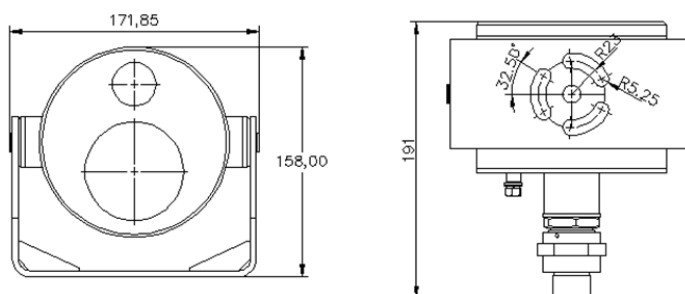

# 4MP EXPLOSION PROOF DOME CAMERA

**ENC-HDO7F-30R-22**

Dimension Unit : mm