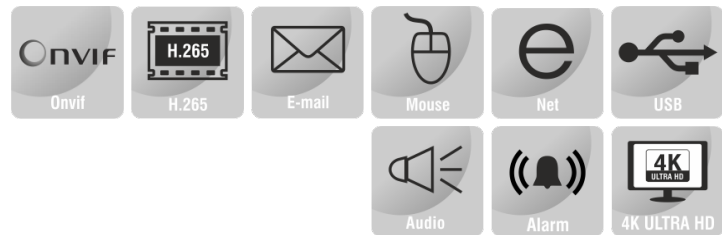

# 32CH EMBEDDED NETWORK VIDEO RECORDER

**ENR-08032-N-USK**

## FEATURES

- 32 Channel input
- Support Enhanced (H.265, H.264), H.265, H.264 video formats
- 8 SATA Hot Swappable HDDs Bays
- HDMI and VGA simultaneous output
- Support RAID (0/1/5/6/10)
- eSATA Interface
- ONVIF Profile (S, G, T)
- N+M Hot Standby

## SPECIFICATION

MODEL	Model No.	ENR-08032-N-USK
	Type	32CH EMBEDDED NETWORK VIDEO RECORDER
VIDEO & AUDIO	Video Input	32-Ch (Upgradable to 40 Channels)
	Incoming Bandwidth	320Mbps
	Outgoing Bandwidth	320Mbps
	HDMI/VGA Output	HDMI 1: 3840×2160, 2560×1600, 2560×1440, 1920×1080, 1440×900, 1366×768, 1280×800, 1280×720, 1024×768, 800×600 HDMI 2/ VGA 2-ch: 1920×1080, 1440×900, 1366×768, 1280×800, 1280×720, 1024×768, 800×600
	Audio Input / Output	1-ch Input (3.5mm)/ 2-ch Output (3.5mm & BNC)
	Two way Audio	Supported
	Screen Split	1/3/4/6/8/9/10/13/16/20/25/36/40/64
	Video Encryption	Supported
OSD Type	Title, Week, Date, Time, Text with different colors and adaptable sizes	
DECODING	Video Compression	Enhanced (H.265, H.264), H.265, H.264
	Video Bit Rate	32kbps ~ 16Mbps (per channel), CBR, VBR
	Audio Compression	G.711A/G.711U
	Audio Bit Rate	8 ~ 48 kbps
	Recording Resolution	12MP/8MP/6MP/5MP/4MP/3MP/1080P/UXGA/720P/VGA/4CIF/DCIF/2CIF/CIF/QCIF
	Recording Mode	Continuous, Manual, Event (Pre/Post, Motion etc.), Schedule, ANR, Record interval by time/size
	Pre / Post Record Time	Pre (5~60 sec); Post (10~600 sec)
	Fisheye Camera	Supported
De-warping	Supported	