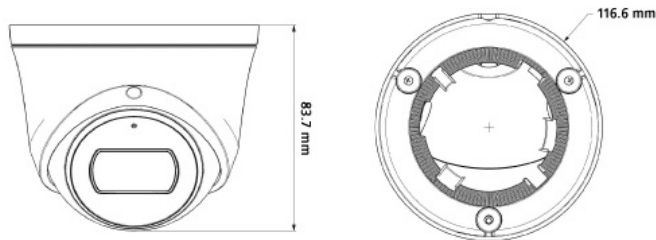

★Product specification and availability are subject to change without notice.

8MP FIXED DOME CAMERA

ENC-HDOAF-30R-94

MODEL		ENC-HDOAF-30R-94
	Model No.	ENC-HDOAF-30R-94
	Type	8MP FIXED DOME CAMERA
GENERAL	Power Supply	12V DC, PoE (IEEE 802.3af)
	Power Consumption	≤6 W (12V DC), ≤7 W (PoE)
	Working Temperature	-40 °C ~ 65 °C
	Working Humidity	≤95% RH (non-condensing)
	Ingress Protection	IP67
	Vandal Resistant	N/A
	Surge Protection	TVS4000V
	Reset Button	Supported
	Dimensions	Φ116.6×83.7 mm
	Net Weight	0.5 Kg

Dimension Unit : mm

ORDERING INFORMATION

Part Number	Description	Standard Quantity
ENC-HDOAF-30R-94	8MP Starlight IR IP Dome Camera with 2.8mm Fixed Lens, PoE, WDR, SD card slot, Built-in Mic , Smart Analytics and 30m IR Support	1

PACKING INFORMATION

Part Number	Packing Mode	Gross weight(Kg)	Dimension(mm)
ENC-HDOAF-30R-94	Carton Box	0.67kg	138x138x110

★Product specification and availability are subject to change without notice.