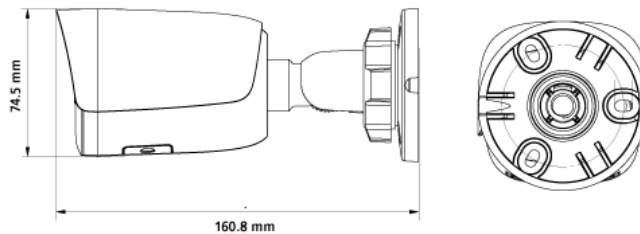

★Product specification and availability are subject to change without notice.

8MP FIXED BULLET CAMERA

ENV-HCBAF-30R-91

MODEL	Model No.	ENV-HCBAF-30R-91
	Type	8MP FIXED BULLET CAMERA
GENERAL	Power Supply	12V DC, PoE (IEEE 802.3af)
	Max. Power Consumption	≤7 W (12V DC), 8 W (PoE)
	Working Temperature	-40 °C ~ 65 °C
	Working Humidity	≤95% RH (non-condensing)
	Ingress Protection	IP67
	Vandal Resistant	IK10 (Housing)
	Surge Protection	TVS4000V
	Reset Button	Supported
	Dimensions	160.8x68x74.5 mm
Net Weight	0.48 kg	

Dimension Unit : mm

ORDERING INFORMATION

Part Number	Description	Standard Quantity
ENV-HCBAF-30R-91	8MP Low Light IR IP H.265 Bullet Camera with 4mm Fixed Lens, PoE, WDR, SD Card Slot, Built-in Mic and 30m IR support	1
ENB-BTDH66	Outer Corner Bracket for Norden Dome Camera	1
ENB-BTEJ67	Junction Box for Norden Fixed Lens Turret Camera and Fixed Lens Mini Bullet Camera	1
ENB-BTDV66	Pole Mount Bracket for Norden Dome Camera	1