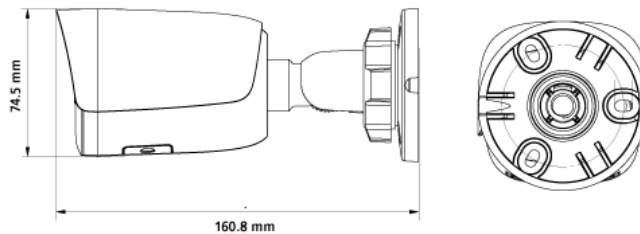

★Product specification and availability are subject to change without notice.

8MP FIXED BULLET CAMERA

ENV-HCBAF-30R-91

MODEL		ENV-HCBAF-30R-91
	Model No.	ENV-HCBAF-30R-91
	Type	8MP FIXED BULLET CAMERA
GENERAL	Power Supply	12V DC, PoE (IEEE 802.3af)
	Max. Power Consumption	≤7 W (12V DC), ≤8 W (PoE)
	Working Temperature	-40 °C ~ 65 °C
	Working Humidity	≤95% RH (non-condensing)
	Ingress Protection	IP67
	Vandal Resistant	IK10 (Housing)
	Surge Protection	TVS4000V
	Reset Button	Supported
	Dimensions	160.8x68x74.5 mm
	Net Weight	0.48 kg

Dimension Unit : mm

ORDERING INFORMATION

Part Number	Description	Standard Quantity
ENV-HCBAF-30R-91	8MP Low Light IR IP H.265 Bullet Camera with 4mm Fixed Lens, PoE, WDR, SD Card Slot, Built-in Mic and 30m IR support	1
ENB-BTDH66	Outer Corner Bracket for Norden Dome Camera	1
ENB-BTEJ67	Junction Box for Norden Fixed Lens Turret Camera and Fixed Lens Mini Bullet Camera	1
ENB-BTDV66	Pole Mount Bracket for Norden Dome Camera	1