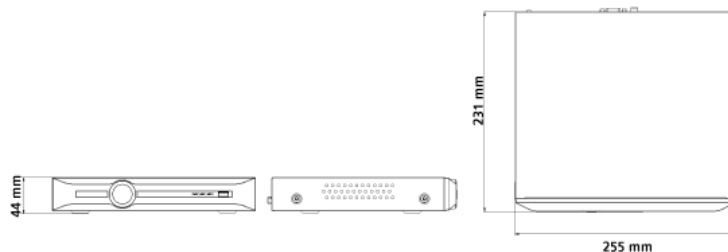

8CH EMBEDDED NETWORK VIDEO RECORDER

ENR-01008-N-8P

Dimension Unit : mm

ORDERING INFORMATION

Part Number	Description	Standard Quantity
ENR-01008-N-8P	8Ch Embedded Network Video Recorder with 1 HDD Bay Supports 8# PoE Ports, HDMI, VGA and ONVIF	1

PACKING INFORMATION

Part Number	Packing Mode	Gross weight(Kg)	Dimension(mm)
ENR-01008-N-8P	Carton Box	1.9	44×255×231

★Product specification and availability are subject to change without notice.