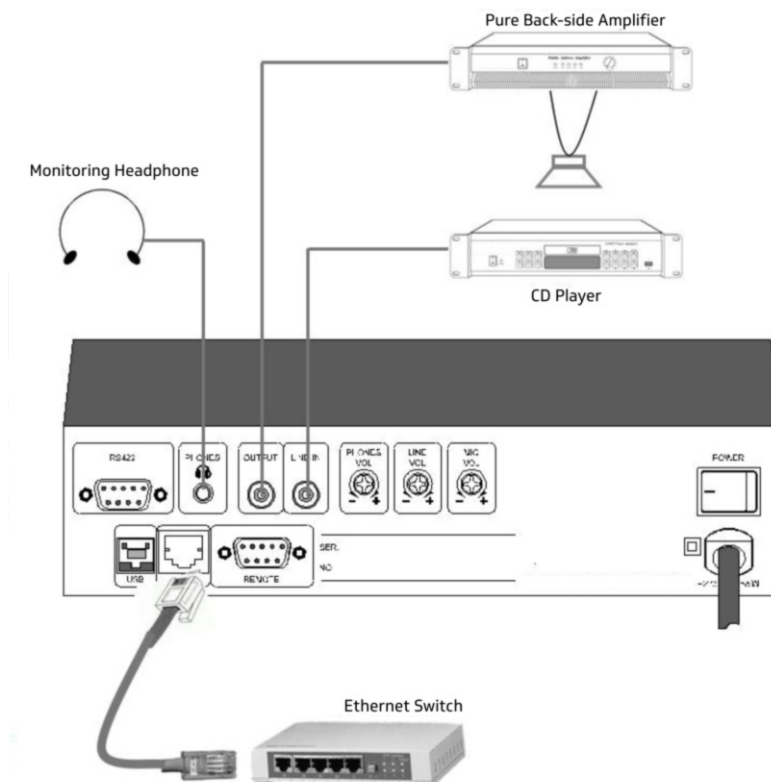

ORDERING INFORMATION

Part Number	Description	Standard Quantity
NVS-IP30006PM	IP Network Paging Station	1 No.

PACKING INFORMATION

Part Number	Packing Mode	Gross Weight(kg)	Dimensions(mm)
NVS-IP30006PM	Carton Box	2.0	415×285×160