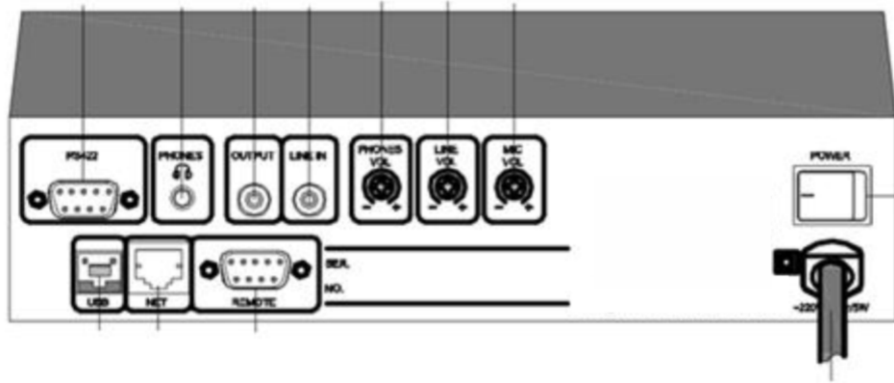

NVS-IP30006PM IP NETWORK PAGING STATION

REAR PANEL

CONNECTION