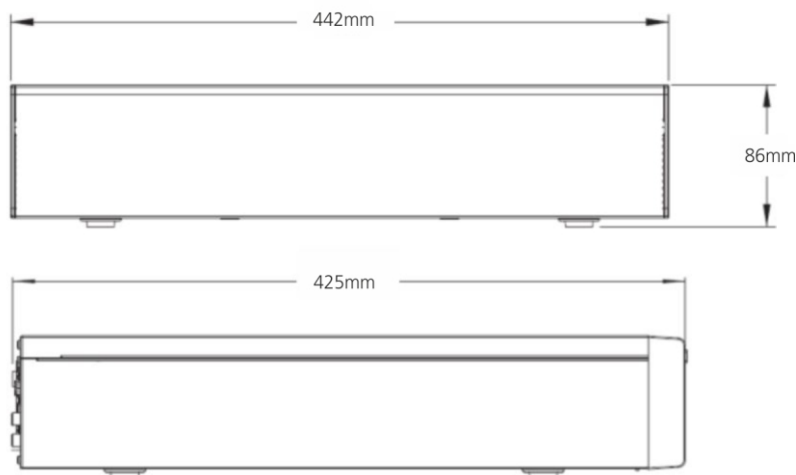

8HDD BAYS 16CH 4K EMBEDDED NETWORK VIDEO RECORDER

ENR-08016-N-IRK

SPECIFICATION

MODEL	Model No.	ENR-08016-N-IRK
	Type	16Ch Embedded Network Video Recorder
STORAGE	Internal HDD	8 SATA Ports, up to 10TB for each HDD
	HDD Mode	Single, Raid 0/1/5/6/10
	eSATA	1 eSATA port
	USB	Front panel: 2 x USB2.0,Rear panel: 1 x USB3.0
GENERAL	Power Supply	Single, AC 100~240V, 50/60 Hz
	Power Consumption	≤20 W (without HDD)
	Operating Conditions	-10°C ~ +55°C (Non-condensing)
	Dimension(W× D× H)	442×425×86mm
	Weight	5.13 Kg

Dimension Diagram

Ordering Information

Part Number	Description	Standard Quantity
ENR-08016-N-IRK	16Ch Embedded Network Video Recorder with 8 HDD Bays Supports 4K Cameras, HDMI, VGA, RAID, Smart analytics and ONVIF	1

Packing Information

Part Number	Packing Mode	Gross Weight (kg)	Dimension (mm)
ENR-08016-N-IRK	Carton Box	5.13	442×425×86mm