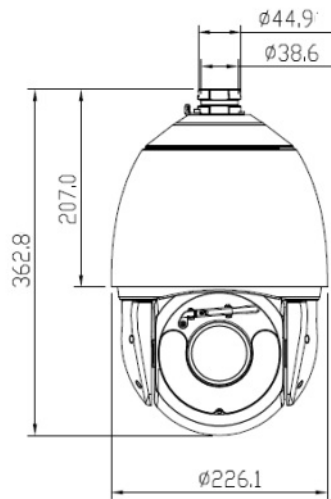

8MP PTZ DOME CAMERA

ENC-HHPAZ-500R-69

MODEL		ENC-HHPAZ-500R-69
Type		8MP PTZ DOME CAMERA
PAN AND TILT	Pan Range	0° ~ 360° (endless)
	Pan Speed	Pan Manual Speed: 0.1°~240°/s, Pan Preset Speed: 300°/s
	Tilt Range	-10° ~ 90° (Auto-flip)
	Tilt Speed	Tilt Manual Speed: 0.1° ~ 180°/s, Tilt Preset Speed: 300°/s
	Preset Accuracy	±0.2°
	Number of Presets	400
	3D Positioning	Supported
	Power of Recovery	Supported
	PTZ Status Display	Supported
	PTZ Mode	6 Track, 12 Scan, 12 Patrol (Up to 32 Presets per Patrol)
Speed Setup	Auto/Manual (0-8)	
GENERAL	Power Supply	36V DC (Default) / 24V AC , PoE++(IEEE 802.3bt)
	Max. Power Consumption	≤45 W
	Working Temperature	-40°C ~ 70°C
	Working Humidity	≤95% RH
	Ingress Protection	IP67
	Vandal Resistant	IK10 (Housing)
	Surge Protection	TVS6000V
	Reset Button	Supported
	Dimensions	Φ226.1x362.8 mm
	Net Weight	5.5 kg

Dimension Unit : mm

8MP PTZ DOME CAMERA

ENC-HHPAZ-500R-69

ORDERING INFORMATION

Part Number	Description	Standard Quantity
ENC-HHPAZ-500R-69	8MP IR IP H.265 High Speed Dome Camera with 40X Optical Zoom, PoE++, SD Card Slot, WDR, Smart Analytics and 500m IR Support	1
ENB-BCPW67	Wall Mount Bracket for Norden PTZ Camera	1
ENB-BCPP67	Pendant Mount Bracket for Norden PTZ Camera	1
ENB-BCPH66	Corner Mount Bracket for Norden PTZ Camera	1
ENB-BCPV66	Pole Mount Bracket for Norden PTZ Camera	1
ENB-BCPJ66	Junction Box for Norden PTZ Camera	1
ENB-BCPW67	Wall Mount Bracket for Norden PTZ Camera	1
ENB-BCPX67	Wall Mount Bracket with Junction Box for Norden PTZ Camera	1