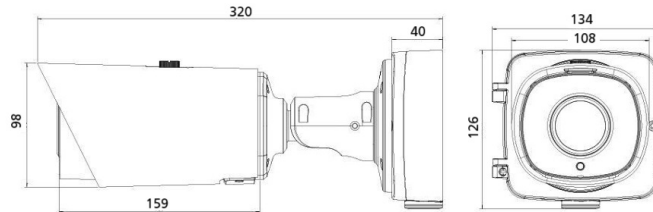

★Product specification and availability are subject to change without notice.

5MP LPR BULLET CAMERA

ENC-HBU8M-35R-75

Dimension Unit : mm

ORDERING INFORMATION

Part Number	Description	Standard Quantity
ENC-HBU8M-35R-75	5MP IR IP H.265 Bullet Camera with 5 ~ 60mm Motorized Lens, LPR, PoE, WDR, SD Card Slot and 35m IR Support	1