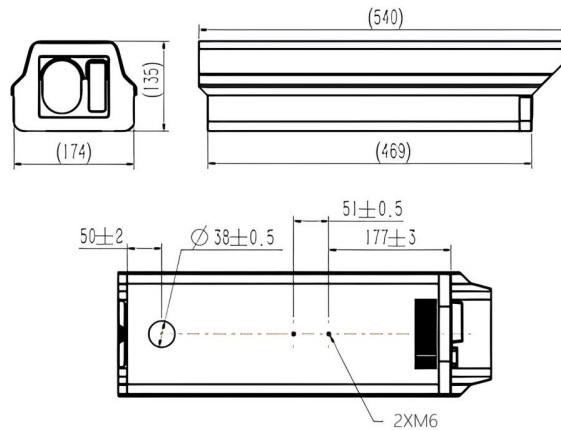

★Product specification and availability are subject to change without notice.

9MP GLOBAL SHUTTER CAMERA

ENC-HBUBF-00R-72

MODEL		ENC-HBUBF-00R-72
Type		9MP GLOBAL SHUTTER CAMERA
GENERAL	Power Supply	AC 220V
	Max. Power Consumption	≤15 W
	Working Temperature	-40 °C ~ 70 °C
	Working Humidity	≤90% RH
	Ingress Protection	IP66
	Surge Protection	TVS4000V
	Reset Button	Supported
	Dimensions	540x174x135 mm
	Weight	4.5 kg
	Accessories	1 Set of Universal Joint and Matching Screws; 1 Set of Bellows and Lock Head

Dimension Unit : mm

ORDERING INFORMATION

Part Number	Description	Standard Quantity
ENC-HBUBF-00R-72	9MP IP H.265 Global Shutter Bullet Camera with 25/35/50mm Fixed Lens or 16 ~38 mm Varifocal Lens and SD Card Slot Support	1

PACKING INFORMATION

Part Number	Packing Mode	Gross weight(Kg)	Dimension(mm)
ENC-HBUBF-00R-72	Carton Box	6.1	780x275x250

★Product specification and availability are subject to change without notice.