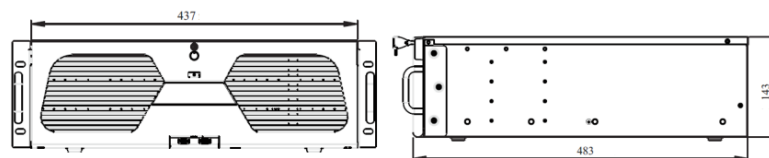

Dimension Unit : mm

★Product specification and availability are subject to change without notice.