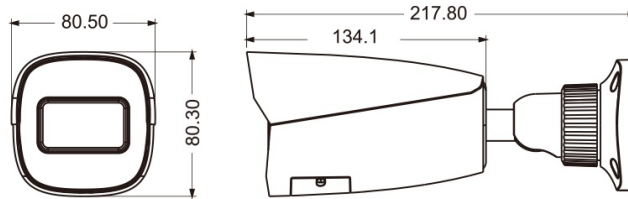

2MP MOTORIZED BULLET CAMERA

ENC-HBU5M-50R-19

Dimension Unit : mm

ORDERING INFORMATION

Part Number	Description	Standard Quantity
ENC-HBU5M-50R-19	2MP Starlight IR IP H.265 Bullet Camera with 2.8-12mm Motorized Lens, PoE, WDR, SD Card Slot, Smart Analytics and 50m IR Support	1
ENB-BVUV67	Pole Mount Bracket for Norden Bullet Camera	1
ENB-BVUJ67	Junction Box for Norden Bullet Camera	1
ENB-BVUC67	Ceiling Bracket for Norden Bullet Camera	1
ENB-BVUH67	Corner Mount Bracket for Norden Bullet Camera	1

PACKING INFORMATION

Part Number	Packing Mode	Gross weight(Kg)	Dimension(mm)
ENC-HBU5M-50R-19	Carton Box	-	-

★Product specification and availability are subject to change without notice.