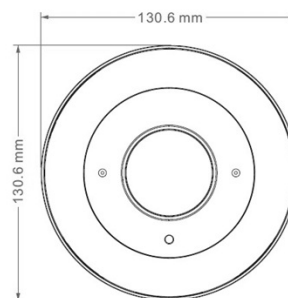

Dimension Unit : mm

12MP HEMISPHERIC DOME CAMERA

ENC-HVDCH-20R-16

ORDERING INFORMATION

Part Number	Description	Standard Quantity
ENC-HVDCH-20R-16	12MP IR IP Hemispheric Dome Camera with 1.6mm Fisheye Lens, PoE, SD Card Slot , Built-in Mic, Smart Analytics and 20m IR Support	1
ENB-BVFJ67	Junction Box for Norden Fisheye Camera	1
ENB-BVFW67	Wall Mount Bracket for Norden Fisheye Camera	1
ENB-BVFC67	Ceiling Bracket for Norden Fisheye Camera	1