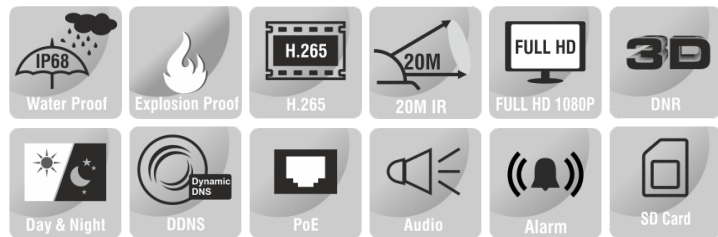

12MP EXPLOSION PROOF HEMISPHERIC CAMERA

ENC-HVDCH-20R-22

FEATURES

Starlight Illumination
304/316L Stainless Steel Construction
1.8 mm Fixed Lens
Smart IR up to 20 m
ONVIF Profile (S, G, T, M)
Audio & Alarm Support
Applicable for GAS Zone 1, Zone 2, Class IIA, IIB, IIC
Applicable for Temperature Classes T1-T6
Applicable for Dust Zone 21, 22
PoE, IP68

SPECIFICATION

MODEL	Model No.	ENC-HVDCH-20R-22
	Type	12MP EXPLOSION PROOF HEMISPHERIC CAMERA
CAMERA	Image Sensor	1/1.7" CMOS Progressive 12.0 MegaPixel
	Day/Night	IR Cut Filter with Auto Switch
	Lens Type	Fixed
	Focal Length	1.8 mm
	Iris	Fixed
	Angle of View	180° × 180°
	Aperture Range	F2.4
	Shutter	1s ~ 1/100,000s
	Min. Illumination	Color: 0.001 lux @ F2.4, B/W: 0 lux with IR
	AGC	Auto / Manual
	Digital Noise Reduction	2D / 3D DNR
	S/N Ratio	≥55 dB
	Defog	Smart Defog
WDR	DWDR	
Smart IR	Up to 20 m	
Wavelength	850 nm	