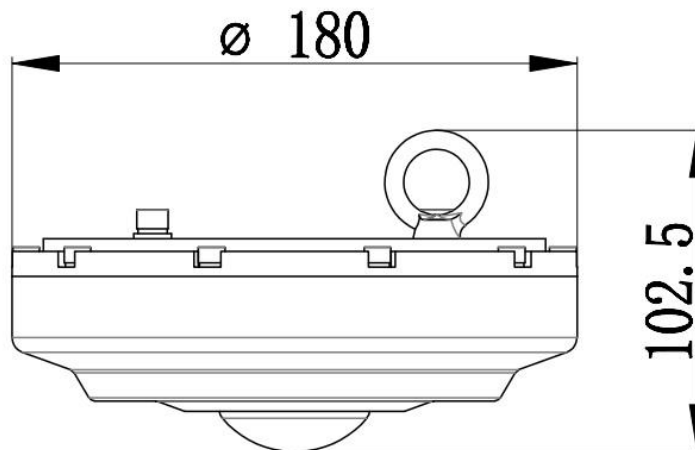

ENC-HVDCH-20R-22

MODEL		ENC-HVDCH-20R-22
Type		12MP EXPLOSION PROOF HEMISPHERIC CAMERA
INTERFACE	Protocols	TCP/IP, UDP, IPv4, IPv6, HTTP, HTTPS, FTP, DHCP, DNS, DDNS, RTP/RTCP, RTSP, PPPoE, NTP, UPnP, SMTP, IGMP, ICMP 802.1X, QoS, Unicast, Multicast, SNMP, ARP, SSL/TLS1.2
	Security	AES Video Encryption, IP Filter, User Authentication (Multiple Privilege Level), 802.1X Authentication (EAP-MD5), HTTPS Authentication, Digest Authentication, User Access Log
	Compatibility	ONVIF Profile (S, G, T, M), SDK/API/CGI
	Network	1 x RJ45 10M/100M Self Adaptive Ethernet Port
	Alarm Interface	1/1
	Edge Storage	Micro SD card slot, up to 1TB
	ANR	Supported
	Cable Interface	Pig Tail
	Max User	32
	Client Application	EyeGuard
GENERAL	Power Supply	12V DC, PoE (IEEE 802.3af)
	Max. Power Consumption	13W
	Working Temperature	-40 °C ~ 70 °C
	Working Humidity	≤95% RH
	Ingress Protection	IP68
	Surge Protection	TVS4000V
	Reset Button	Supported (Optional)
	Dimensions	∅180 x 102.5 mm
Net Weight	5.2kg (not include brackets) 7kg (include bracket)	

Dimension Unit : mm

ORDERING INFORMATION

Part Number	Description	Standard Quantity
ENC-HVDCH-20R-22	12MP SS316L (Optional SS304) Explosion Proof IR IP Hemispheric Dome Camera with 1.6mm Fisheye Lens, PoE, SD Card Slot, Smart Analytics and 20m IR Support	1