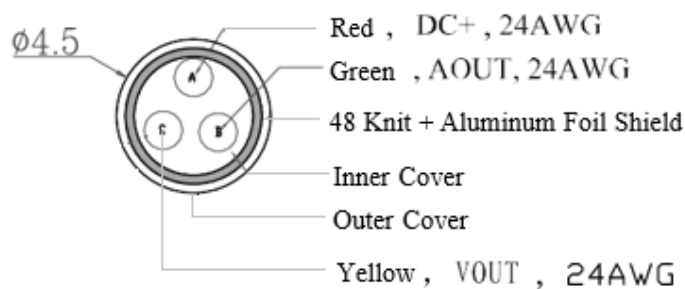

MOBILE DVR EXTENSION CABLE

ENA-MDC010

FEATURES

- 10 meter Cable for Mobile DVR
- Shielded Cable Block External Interference.
- Cable with M12 Connector

SPECIFICATION

MODEL		ENA-MDC010
Type		MOBILE DVR EXTENSION CABLE
GENERAL	Connector Type	M12
	Connector Material	Male connector: Metal Female connector: Metal and Plastic
	Cable Type	Shielding Cable
	Cable Length	10 m
	Cable Specification	3Cx1007/24AWG+64 braid
	Female Port	Pin 1: DC+ Pin 2: GND Pin 3: Audio Pin 4: Video
	Male Port	Pin 1 Red Shielding Cable Pin 2 Knit Shielding Cable Pin 3 White shielding cable Pin 4 Yellow shielding cable
	PVC Flame Retardant	UL94HB
	Cable Diameter	4.5 mm

Dimension Unit : mm

ORDERING INFORMATION

Part Number	Description	Standard Quantity
ENA-MDC010	Mobile DVR extension Cable with M12 connector - 10 Meter	1

★Product specification and availability are subject to change without notice.