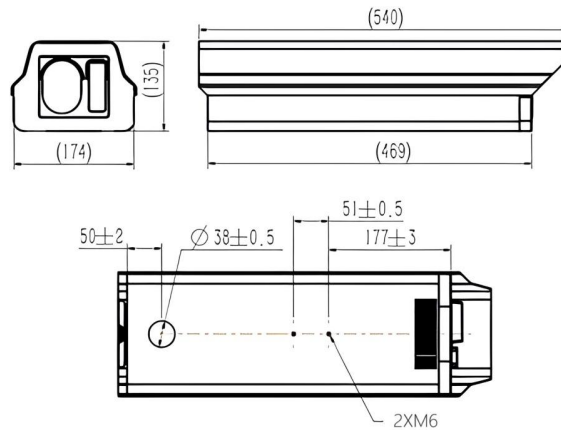

★Product specification and availability are subject to change without notice.

9MP GLOBAL SHUTTER CAMERA

ENC-HBUBF-00R-72

MODEL		ENC-HBUBF-00R-72
Type		9MP GLOBAL SHUTTER CAMERA
GENERAL	Power Supply	AC 220V
	Max. Power Consumption	15 W
	Working Temperature	-40 °C ~ 70 °C
	Working Humidity	≤90% RH
	Ingress Protection	IP66
	Surge Protection	TVS4000V
	Reset Button	Supported
	Dimensions	540x174x135 mm
	Weight	4.5 kg
	Accessories	1 Set of Universal Joint and Matching Screws; 1 Set of Bellows and Lock Head

Dimension Unit : mm

ORDERING INFORMATION

Part Number	Description	Standard Quantity
ENC-HBUBF-00R-72	9MP IP H.265 Global Shutter Bullet Camera with 25mm Fixed Lens and SD Card Slot Support	1

PACKING INFORMATION

Part Number	Packing Mode	Gross weight(Kg)	Dimension(mm)
ENC-HBUBF-00R-72	Carton Box	6.1	780x275x250

★Product specification and availability are subject to change without notice.