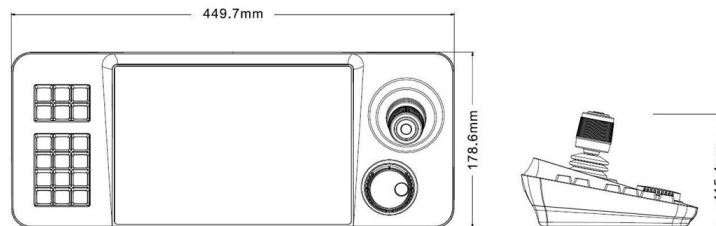

### FEATURES

4D Joystick Control PTZ Function

10.1" Touch Screen Display

ONVIF 2.4

### SPECIFICATION

MODEL		Model No.	ENJ-P0403M
		Type	NETWORK PTZ KEYBOARD CONTROL
INTERFACE	Display		10.1" Touch Screen
	Max. Resolution		1280x800
	Decoding Capability		H.265, H.264 Support Max Support at H.265 - 1x4K @30fps Max Support at H.264 - 4x720P @30fps, 1x1080P @60fps
	OSD Menu		English
	Joystick		4D Joystick
	Network		1xRJ45
	Serial Interface		1xRS485, 1xRS232
	USB Interface		1xUSB 2.0
	HDMI		Supported
	Control Camera Quantity		1024
Compatibility		ONVIF 2.4	
Number Of Buttons		18	
GENERAL	Power		DC 12V / 2A
	Power Consumption		15W
	Working Environment		-10 °C ~ 40 °C
	Humidity		≤90%
	Product size		449.7x178.6x115.4 mm
Weight		1.58 Kg	

Dimension Unit : mm